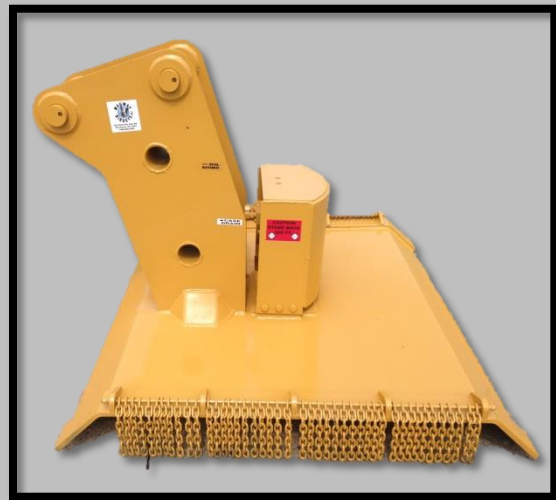

WAG WAY-BIRDEYE TOOL CO.

Brush Shredder

Model No.	Recommended Gal/Min	Maximum PSI	Swath	Blades	Grinder Weight
970	35 GPM	5,500	5'	2	2,450#

Wag Way Tool Co., Inc.

Phone: 800-992-4929

Email: wagway@nwcable.net