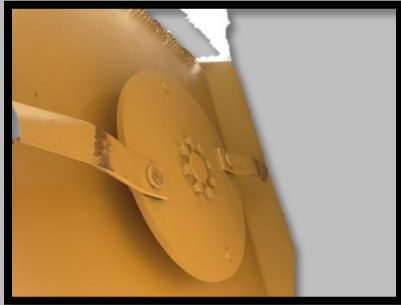

WAG WAY-BIRDEYE TOOL CO.

Brush Shredder

Model No.	Recommended Gal/Min	Maximum PSI	Swath	Blades	Grinder Weight
970	35 GPM	5,500	5'	2	2,450#

Wag Way Tool Co., Inc.

Phone: 800-992-4929

Email: wagway@nwcable.net